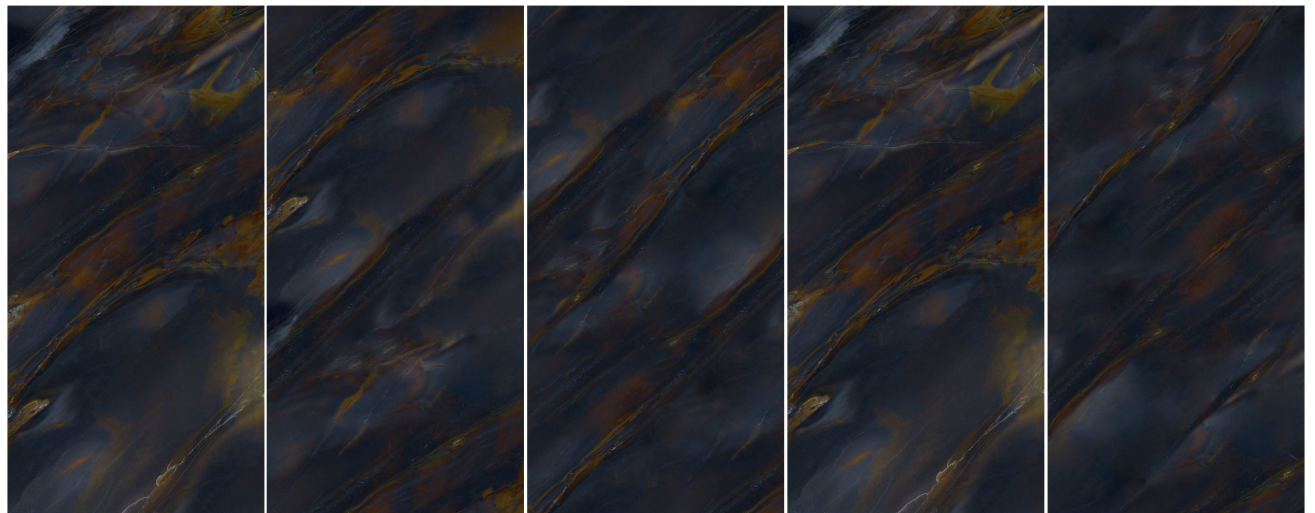

# Galaxy

---

---

SIZE: 80X160

6 FACES

POLISH