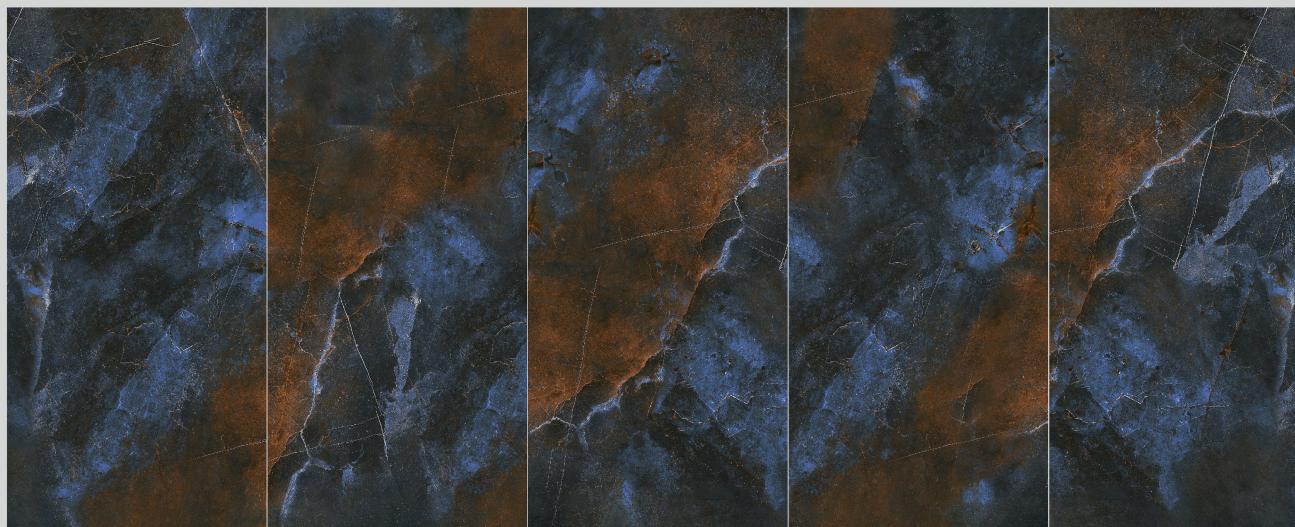

# Galaxy

---

---

SIZE: 80X160

6 FACES

POLISH