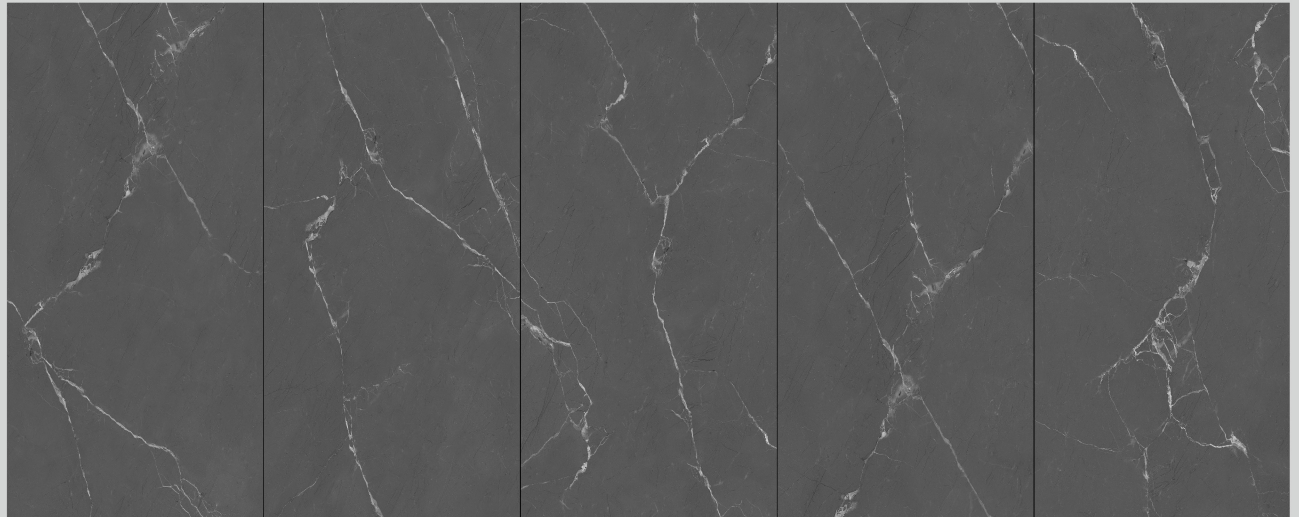

Paulo

SIZE: 80X160

6 FACES

POLISH