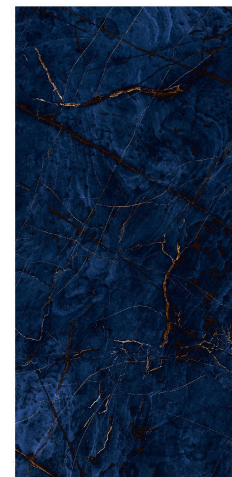

Sky

SIZE : 60*120

6 FACES

POLISH

THICKNESS : 11 MILLIMETER