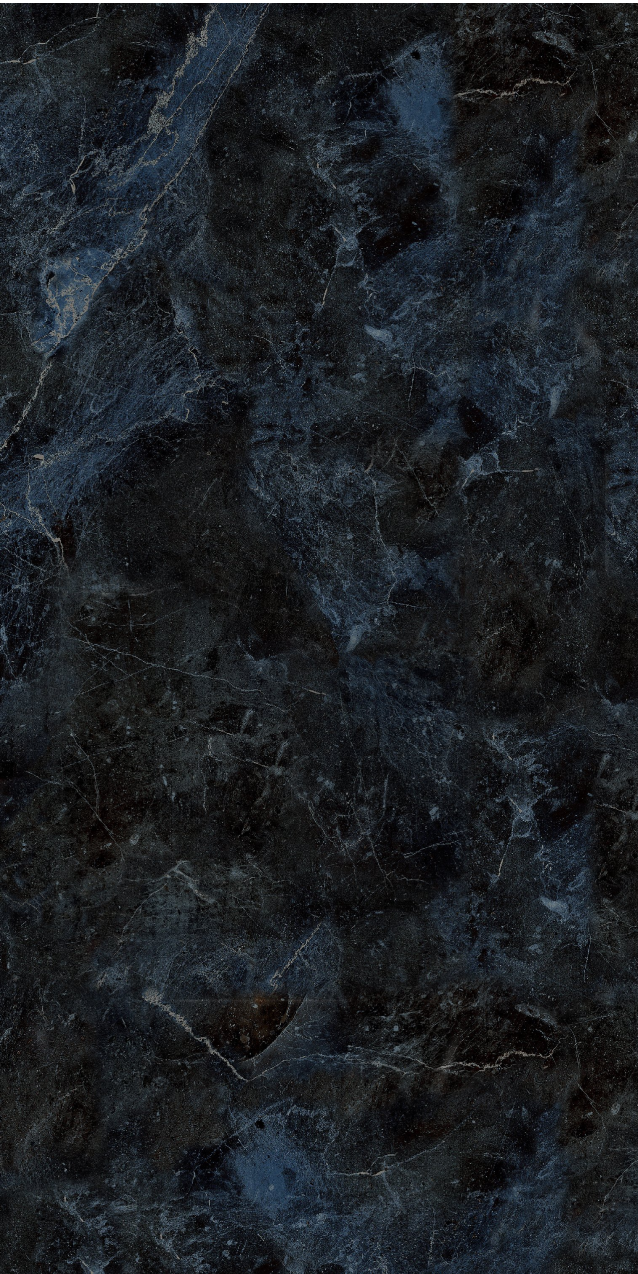

Araz

SIZE : 60*120

6 FACES

POLISH

THICKNESS : 11 MILLIMETER

ZEUSTILE
کاشی زئوس