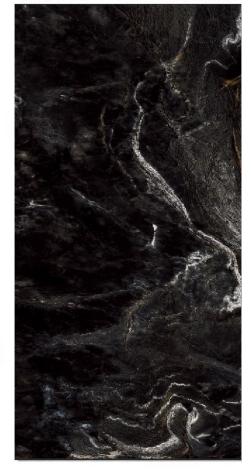

# Black Wave

SIZE : 60\*120

6 FACES

POLISH

THICKNESS : 11 MILLIMETER

ZEUSTILE  
کاشی زئوس

Nelson

THE BEUTIFUL SENSATION OF LIFE