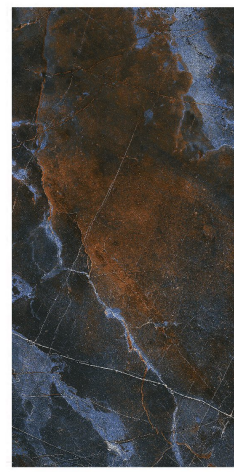

# Galaxy

THE BEUTIFUL SENSATION OF LIFE

# Galaxy

SIZE : 60\*120

6 FACES

POLISH

THICKNESS : 11 MILLIMETER

ZEUSTILE  
کاشی زئوس

Sky

THE BEUTIFUL SENSATION OF LIFE